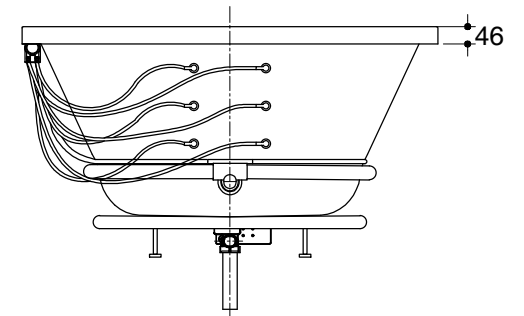

Dimensions are approximate.

Unit: mm

Suggestion : Install the control panel at the outside for the convenience of maintenance.

○ Area for flexible drain Ø400 mm.

SKU	K-18747X-NW-0
Name	EVORA
Description	1850 PROFLEX WHIRLPOOL BATH

KOHLER

*The recommended dimension for installation can be adjusted according to user preferences and layout.