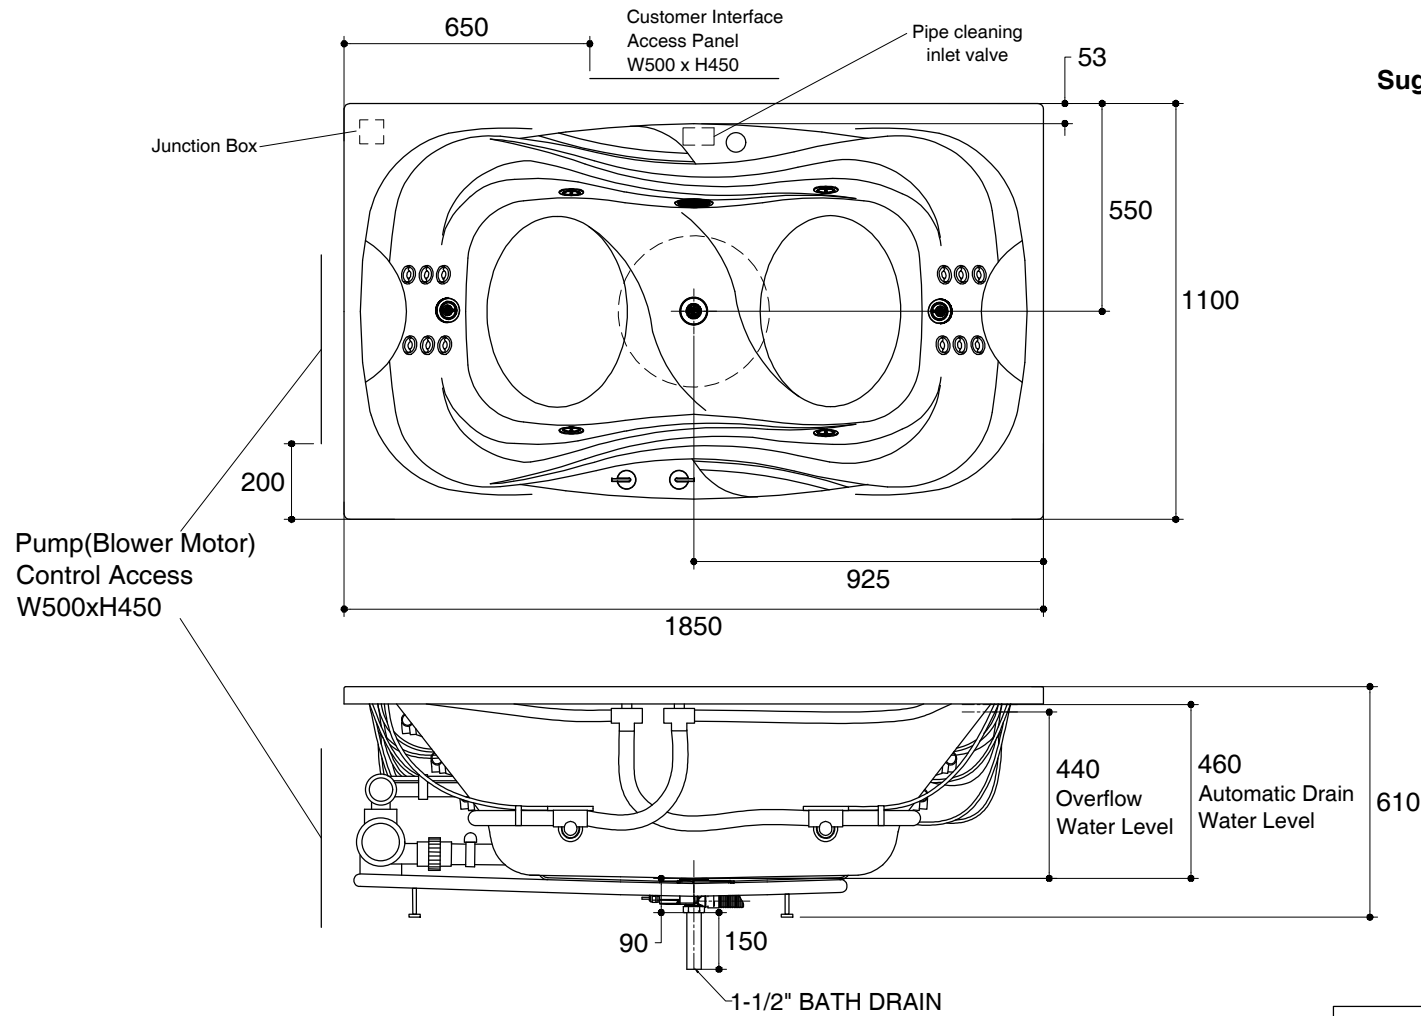

Dimensions are approximate.

Unit: mm

Suggestion : Install the control panel at the outside for the convenience of maintenance.

○ Area for flexible drain Ø400 mm.

SKU	K-18747X-NW-0
Name	EVORA
Description	1850 PROFLEX WHIRLPOOL BATH

KOHLER

*The recommended dimension for installation can be adjusted according to user preferences and layout.